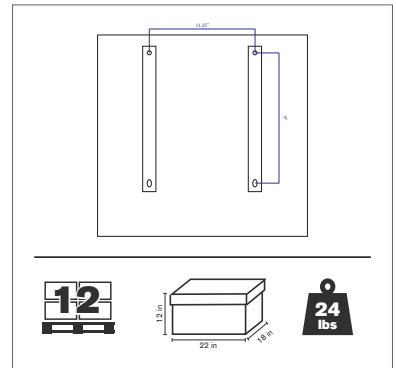

SEA-50DIBEX

- Industrial wrap seat
- Fore / aft adjustable
- Document pocket in seat back
- Black

PART NO.	DESCRIPTION
SEA-50DIBEX	Universal Wrap Seat, Black

SEA-509SDIBEX

- Industrial wrap seat
- Adjustable back rest
- Fore / aft adjustable
- Weight adjustable suspension
- Document pocket in seat back
- Black