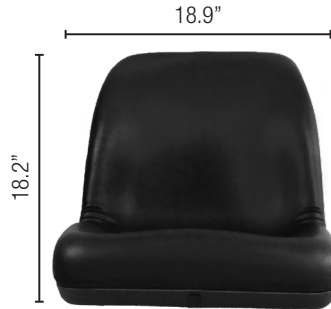

PART NO.	DESCRIPTION
SEA-14010BEX	Universal Seat, Black

SEA-14010YBEX

- Integral polyurethane
- Heavy duty vinyl cover
- Waterproof
- Includes drain holes
- Accepts operator presence switch
- Yellow