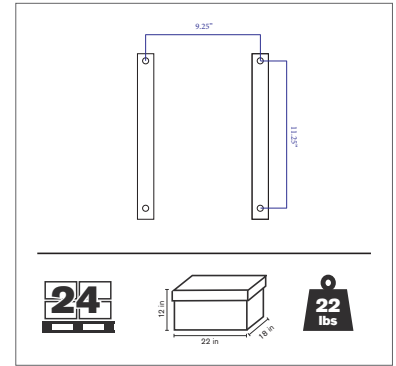

SEA-MUL002BEX

- PVC cover
- Fore / aft adjustable
- Black

PART NO.	DESCRIPTION
SEA-MUL002BEX	Universal Slide Industrial Seat, Black