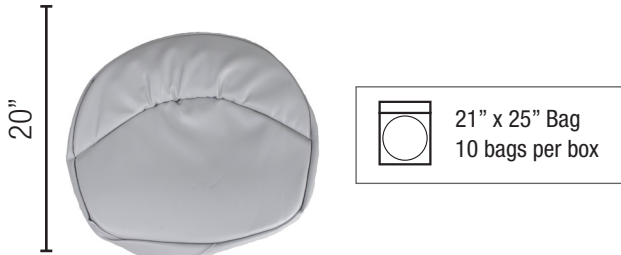

PART NO.	DESCRIPTION
SEA-50100BEX	One Piece Seat Cover, Grey