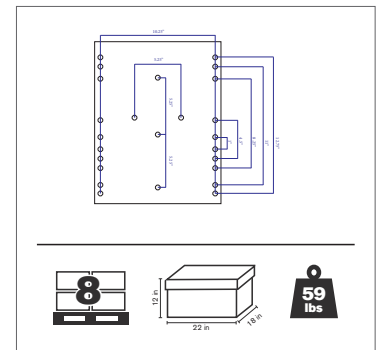

PART NO.	DESCRIPTION
SEA-SU35500BEX	Universal Industrial Suspension Seat, Black

SEA-SHA35500BEX

- Leatherette upholstery
- High density foam cushion
- Folding seat back
- Fore / aft adjustable
- Mechanical suspension
- Includes seat belt
- Accepts operator presence switch