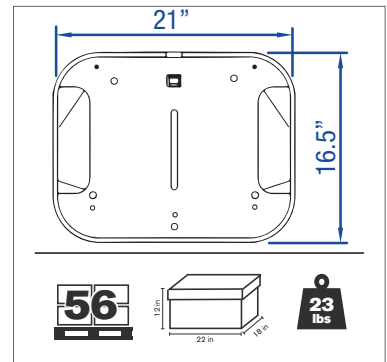

SEA-IH6012BEX

- High density foam
- Heavy duty vinyl cover
- Three piece molded cushion set
- Does not include mounting hardware
- Waterproof
- See SEA-JZS561X for hardware
- Black & white