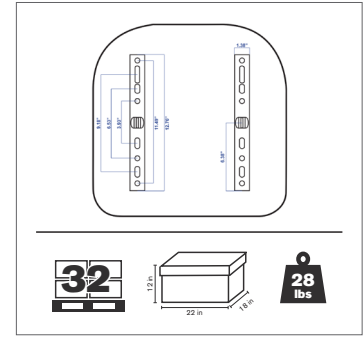

PALLET QTY

BOX DIMENSIONS

SHIP WEIGHT

VALUE LINE SEATS

SEA-35500BEX

- Leatherette upholstery
- Steel frame
- Heavy duty vinyl cover
- Molded cushion
- Folding seat back
- Fore / aft adjustable
- Adjustable arm rests
- Includes slide track
- Black