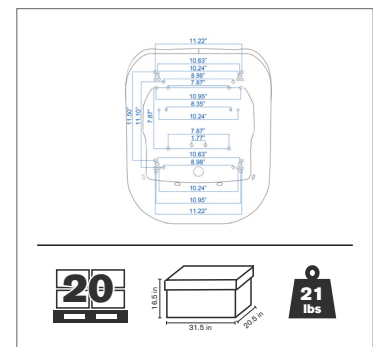

PART NO.	DESCRIPTION
SEA-46000BEX	High Steel Back Pan Seat, Black

PALLET QTY

BOX DIMENSIONS

SHIP WEIGHT