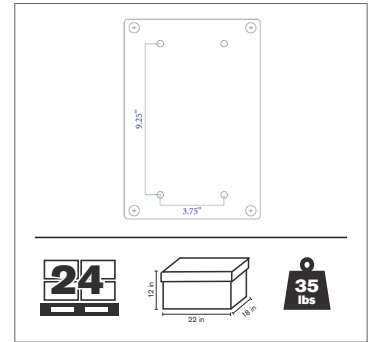

VALUE LINE SEATS

SEA-12USSBEX

- Leatherette upholstery
- Fore / aft adjustment
- Weight adjustable suspension
- Black

PART NO.	DESCRIPTION
SEA-12USSBEX	Universal Suspension Seat, Black