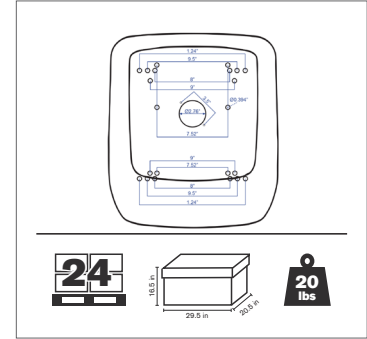

VALUE LINE SEATS

SEA-450SBEX

- Waterproof
- Includes drain hole
- Heavy duty slides
- Black

PART NO.	DESCRIPTION
SEA-450SBEX	Deluxe Contoured Seat, Black