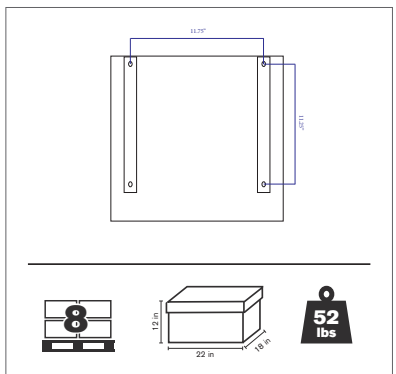

PART NO.	DESCRIPTION
SEA-509SDIBEX	Universal Industrial Suspension Seat, Black

PALLET QTY

BOX DIMENSIONS

SHIP WEIGHT