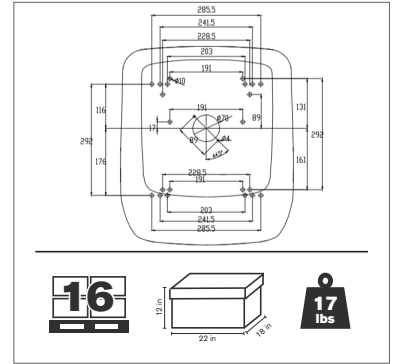

SEA-450BEX

- Waterproof
- Includes drain holes
- Black