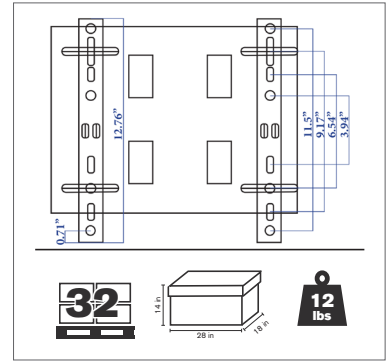

| PART NO. | DESCRIPTION |
|--------------|-------------------------------|
| SEA-50800BEX | Universal Compact Seat, Black |

PALLET QTY

BOX DIMENSIONS

SHIP WEIGHT

VALUE LINE SEATS

SEA-50800YBEX

- Leatherette upholstery
- Steel frame
- Heavy duty vinyl cover
- Molded cushion
- Adjustable slides
- Yellow