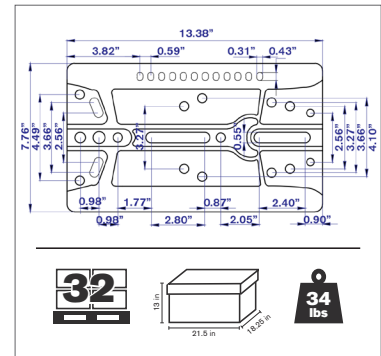

PART NO.	DESCRIPTION
SEA-300RMBLUBEX	Universal Suspension Seat, Blue

SEA-300RMYEBEX

- Leatherette upholstery
- Steel frame
- Molded cushion
- Adjustable with five mounting angles
- Fore / aft adjustment
- Weight adjustable suspension
- Includes mounting plate
- Includes slide track
- Yellow