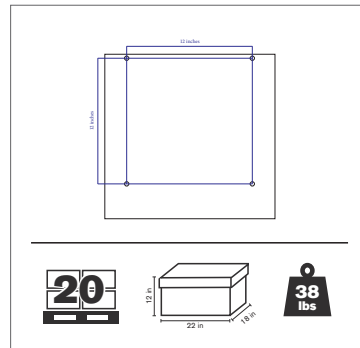

SEA-23UGBEX

- PVC cover
- Fore / aft adjustable
- Black

PART NO.	DESCRIPTION
SEA-23UGBEX	Universal Slide Seat, Black