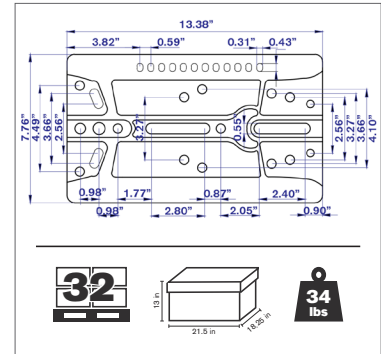

VALUE LINE SEATS

SEA-300RMBEX

- Leatherette upholstery
- Steel frame
- Molded cushion
- Adjustable with five mounting angles
- Fore / aft adjustment
- Weight adjustable suspension
- Includes mounting plate
- Includes slide track
- Black

PART NO.	DESCRIPTION
SEA-300RMBEX	Universal Suspension Seat, Black

SEA-300RMBLUBEX

- Leatherette upholstery
- Steel frame
- Molded cushion
- Adjustable with five mounting angles
- Fore / aft adjustment
- Weight adjustable suspension
- Includes mounting plate
- Includes slide track
- Blue