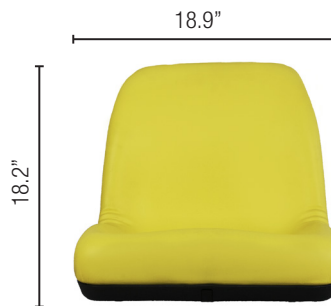

PART NO.	DESCRIPTION
SEA-14010YBEX	Universal Seat, Yellow

PALLET QTY

BOX DIMENSIONS

SHIP WEIGHT