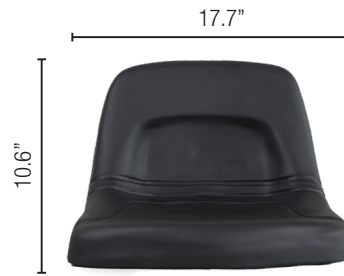

SEA-LG6BEX

- Heavy duty vinyl
- Steel pan frame
- Waterproof
- Black

48 **10 lbs**

PART NO.	DESCRIPTION
SEA-LG6BEX	Universal Pan Seat, Black