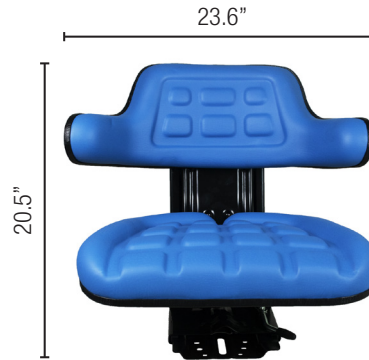

ALL MAKES VALUE LINE SEAT BROCHURE

AGRICULTURAL SEATS | INDUSTRIAL SEATS | LAWN & GARDEN SEATS

Part No.
SEA-35500BEX

Part No.
SEA-IH6012BEX

Part No.
SEA-135BEX

Part No.
SEA-53000BEX

Part No.
SEA-SC25300X

Part No.
SEA-300RMBEX

VALUE LINE SEATS

SEA-300RMBEX

- Leatherette upholstery
- Steel frame
- Molded cushion
- Adjustable with five mounting angles
- Fore / aft adjustment
- Weight adjustable suspension
- Includes mounting plate
- Includes slide track
- Black

| PART NO. | DESCRIPTION |
|--------------|----------------------------------|
| SEA-300RMBEX | Universal Suspension Seat, Black |

SEA-300RMBLUBEX

- Leatherette upholstery
- Steel frame
- Molded cushion
- Adjustable with five mounting angles
- Fore / aft adjustment
- Weight adjustable suspension
- Includes mounting plate
- Includes slide track
- Blue

| PART NO. | DESCRIPTION |
|-----------------|---------------------------------|
| SEA-300RMBLUBEX | Universal Suspension Seat, Blue |

SEA-300RMYEBEX

- Leatherette upholstery
- Steel frame
- Molded cushion
- Adjustable with five mounting angles
- Fore / aft adjustment
- Weight adjustable suspension
- Includes mounting plate
- Includes slide track
- Yellow