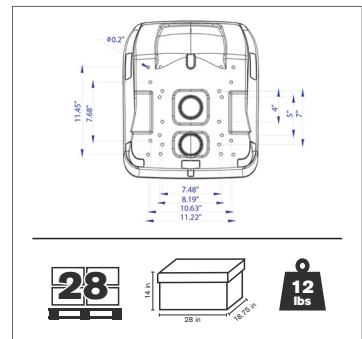

PART NO.	DESCRIPTION
SEA-14010YBEX	Universal Seat, Yellow

PALLET QTY

BOX DIMENSIONS

SHIP WEIGHT