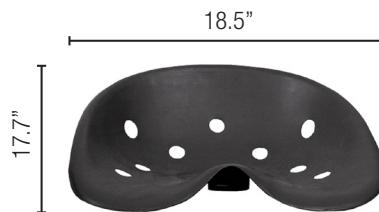

SEA-138BEX

- Steel pan seat
- Includes hardware
- Black

PART NO.	DESCRIPTION
SEA-138BEX	Steel Pan Seat, Black

PALLET QTY

BOX DIMENSIONS

SHIP WEIGHT