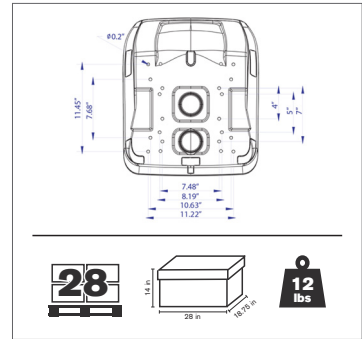

PART NO.	DESCRIPTION
SEA-14010BEX	Universal Seat, Black

SEA-14010YBEX

- Integral polyurethane
- Heavy duty vinyl cover
- Waterproof
- Includes drain holes
- Accepts operator presence switch
- Yellow