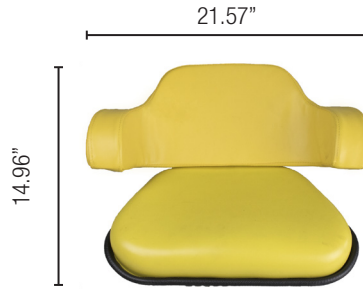

SEA-JZS551X

- Mounting hardware
- For JD yellow three piece cushion set
- See SEA-JD0550YEX

| PART NO. | DESCRIPTION |
|-------------|-------------------------------------|
| SEA-JZS561X | Mounting Hardware for SEA-IH6012BEX |

| PART NO. | DESCRIPTION |
|-------------|-------------------------------------|
| SEA-JZS551X | Mounting Hardware for SEA-JD0550YEX |

PALLET QTY

BOX DIMENSIONS

SHIP WEIGHT

SEA-JD5550YEX

- High density foam
- Heavy duty vinyl cover
- Two piece molded cushion set
- Steel back
- Waterproof
- Yellow

| PART NO. | DESCRIPTION |
|---------------|----------------------------------|
| SEA-JD5550YEX | JD Two Piece Cushion Set, Yellow |

SEA-COM2210X

- Leatherette upholstery
- Fore / aft adjustment
- Weight adjustable suspension
- Narrow
- Black

| PART NO. | DESCRIPTION |
|--------------|--------------------------------------|
| SEA-COM2210X | Narrow Deluxe Suspension Seat, Black |

SEA-11NBEX

- Leatherette upholstery
- Vinyl covered molded cushion
- Fore / aft adjustable
- Non - suspension
- Waterproof
- Includes drain holes
- Black