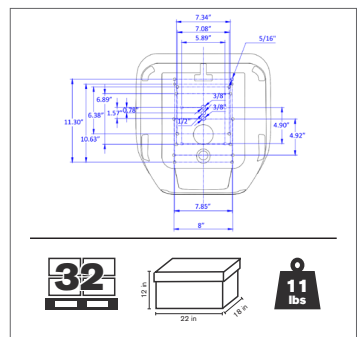

SEA-800007X

- Heavy duty vinyl
- Molded frame
- Universal mount
- Waterproof
- Black

| PART NO. | DESCRIPTION |
|-------------|-----------------------|
| SEA-800007X | Universal Seat, Black |

PALLET QTY

BOX DIMENSIONS