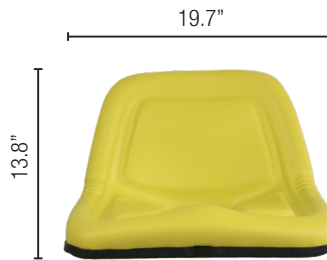

PART NO.	DESCRIPTION
SEA-135YBEX	Deluxe High Steel Back, Yellow