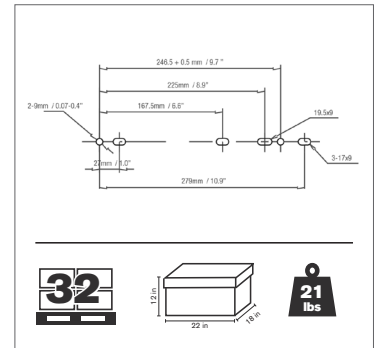

SEA-508BEX

- Leatherette upholstery
- Non suspension
- Includes slide track
- Black