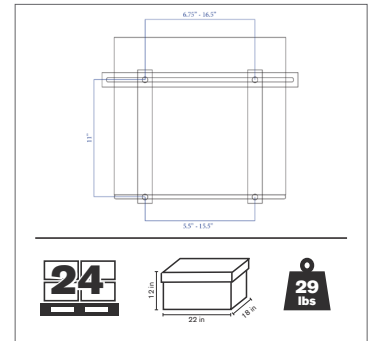

SEA-8WSBEX

- PVC cover
- Non-suspension
- Includes slide track
- Black

PART NO.	DESCRIPTION
SEA-8WSBEX	Universal Slide Seat, Black