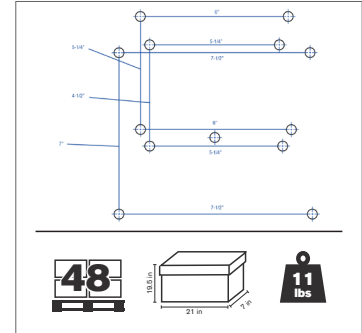

VALUE LINE SEATS

SEA-INI054X

- Heavy duty vinyl
- Steel frame
- Deluxe cushion
- Low back
- Universal mount
- Waterproof
- Black

PART NO.	DESCRIPTION
SEA-INI054X	Low Back Seat, Black

SEA-14010BEX

- Integral polyurethane
- Heavy duty vinyl cover
- Waterproof
- Includes drain holes
- Accepts operator presence switch
- Black