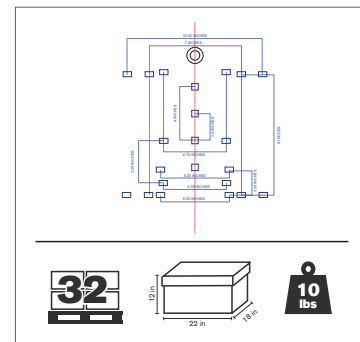

SHIP WEIGHT

SEA-23UGBEX

- PVC cover
- Fore / aft adjustable
- Black

| PART NO. | DESCRIPTION |
|-------------|-----------------------------|
| SEA-23UGBEX | Universal Slide Seat, Black |

CMP3100X

- Steel back
- Narrow
- Black