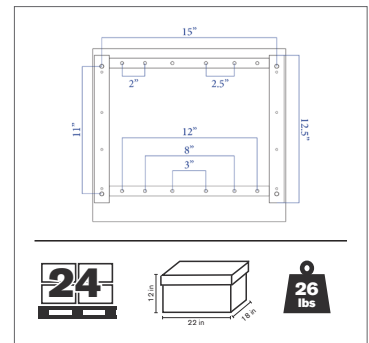

SEA-5USBEX

- PVC cover
- Non-suspension
- Includes slide track
- Black

PART NO.	DESCRIPTION
SEA-5USBEX	Universal Slide Seat, Black

PALLET QTY

BOX DIMENSIONS

SHIP WEIGHT