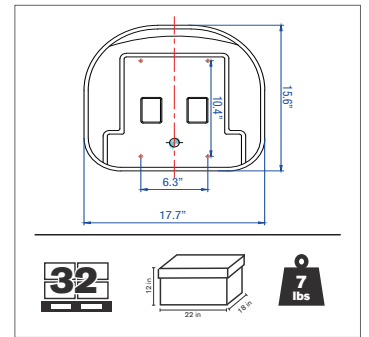

SEA-7PNBEX

- Steel pan seat
- Waterproof
- Includes drain holes
- Black

PART NO.	DESCRIPTION
SEA-7PNBEX	Low Back Pan Seat, Black

PALLET QTY

BOX DIMENSIONS

SHIP WEIGHT