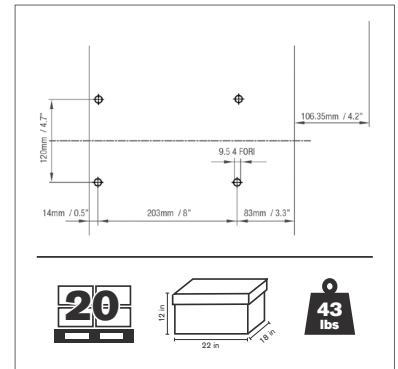

PART NO.	DESCRIPTION
SEA-COM2210X	Narrow Deluxe Suspension Seat, Black

SEA-11NBEX

- Leatherette upholstery
- Vinyl covered molded cushion
- Fore / aft adjustable
- Non - suspension
- Waterproof
- Includes drain holes
- Black