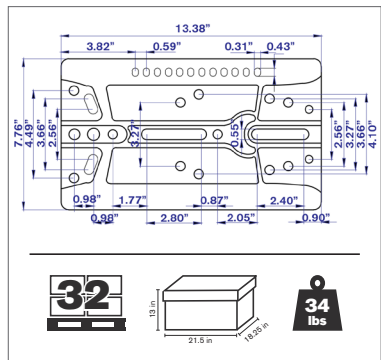

PART NO.	DESCRIPTION
SEA-300RMYEBEX	Universal Suspension Seat, Yellow

PALLET QTY

BOX DIMENSIONS

SHIP WEIGHT