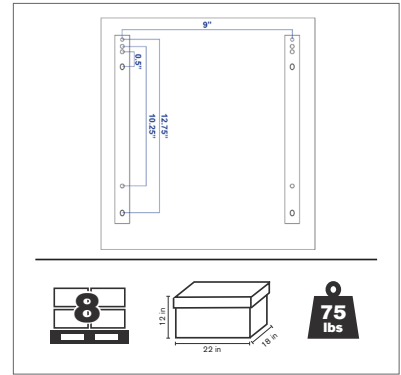

VALUE LINE SEATS

SEA-SC253000X

- Premium black cloth
- Fore / aft adjustment
- Mechanical suspension
- Adjustable arm & head rests
- Includes seat belt
- Black

PART NO.	DESCRIPTION
SEA-SC253000X	Economy Cab Suspension Seat, Black

SEA-18DCSBEX

- Premium cloth
- Fore / aft adjustment
- Air suspension
- Adjustable arm & head rests
- Includes seat belt
- Grey