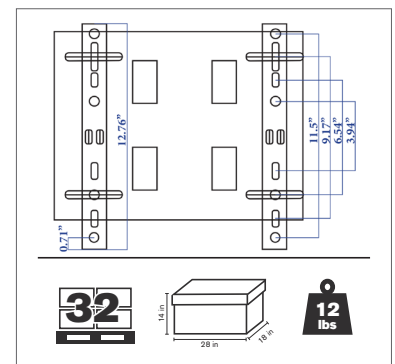

PART NO.	DESCRIPTION
SEA-50800BEX	Universal Compact Seat, Black

PALLET QTY

BOX DIMENSIONS

SHIP WEIGHT