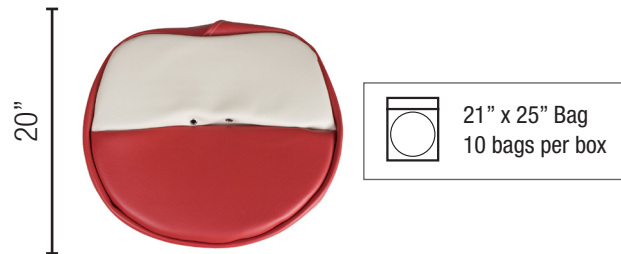

PART NO.	DESCRIPTION
SEA-50300BEX	One Piece Seat Cover, Red & White