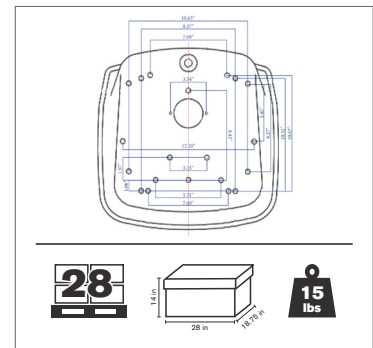

SEA-53000BEX

- Steel pan frame
- Heavy duty vinyl cover
- Includes drain holes
- Accepts operator switch

PART NO.	DESCRIPTION
SEA-53000BEX	Compact Tractor Seat, Black

SEA-46000BEX

- Heavy duty vinyl
- Steel pan frame
- Waterproof
- Includes drain holes
- Heavy duty slides
- Accepts operator switch