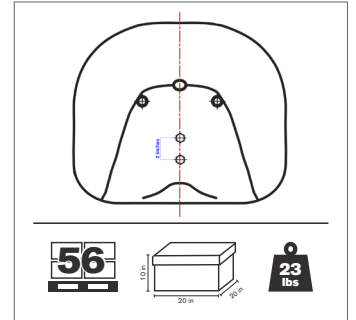

PALLET QTY

BOX DIMENSIONS

SHIP WEIGHT

SEA-100BEX

- Heavy duty vinyl
- Steel frame
- Universal mount
- Waterproof
- Includes drain holes
- Black

| PART NO. | DESCRIPTION |
|------------|------------------------|
| SEA-100BEX | Padded Pan Seat, Black |