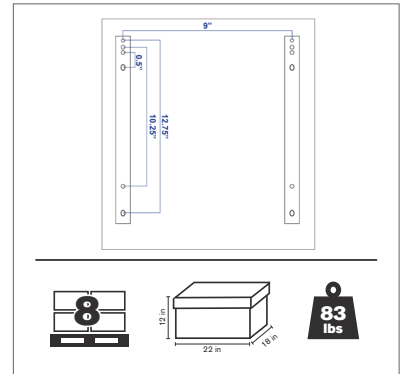

PART NO.	DESCRIPTION
SEA-18DCSBEX	Deluxe Cab Suspension Seat, Grey