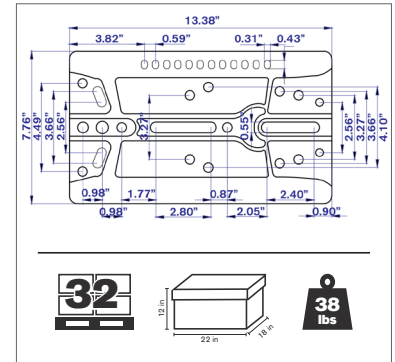

| PART NO. | DESCRIPTION |
|----------------|-----------------------------------|
| SEA-300RMYEBEX | Universal Suspension Seat, Yellow |

PALLET QTY

BOX DIMENSIONS

SHIP WEIGHT

SEA-ECO2100BEX

- Leatherette upholstery
- Steel frame
- Heavy duty vinyl cover
- Molded cushion
- Adjustable with five mounting angles
- Fore / aft adjustment
- Weight adjustable suspension
- Includes mounting plate
- Includes slide track
- Black