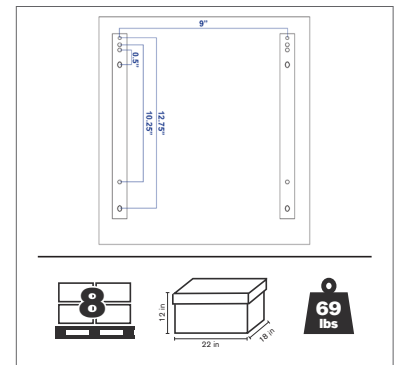

PART NO.	DESCRIPTION
SEA-SHA35500BEX	Deluxe Industrial Suspension Seat, Black

SEA-33001BEX

- Cloth upholstery
- High density foam cushion
- Folding seat back
- Fore / aft adjustable
- Mechanical suspension
- Includes seat belt
- Accepts operator presence switch