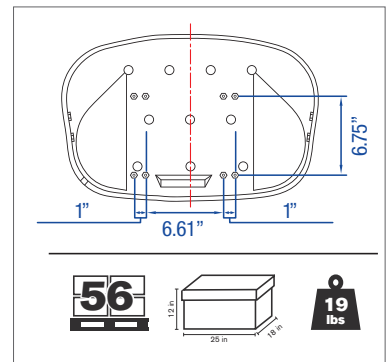

SEA-JD0550YEX

- High density foam
- Three piece molded cushion set
- Does not include mounting hardware
- See SEA-JZS551 for hardware
- Yellow