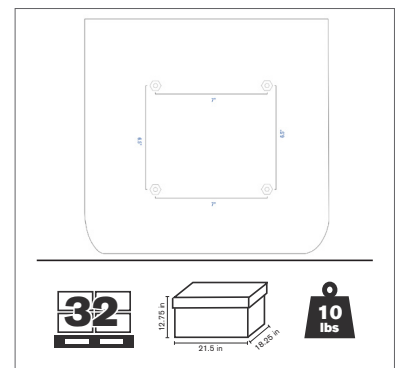

PART NO.	DESCRIPTION
SEA-11NBEX	Universal Narrow Seat, Black

SEA-94000BEX

- Flip up hardware
- Fits SEA-11NBEX Seat

PART NO.	DESCRIPTION
SEA-94000BEX	Flip Up Hardware For SEA-11NBEX

PALLET QTY
BOX DIMENSIONS
SHIP WEIGHT