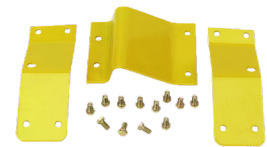

| PART NO. | DESCRIPTION |
|---------------|---|
| SEA-IH6012BEX | IH Three Piece Cushion Set, Black & White |

SEA-JD0550YEX

- High density foam
- Three piece molded cushion set
- Does not include mounting hardware
- See SEA-JZS551 for hardware
- Yellow

| PART NO. | DESCRIPTION |
|---------------|------------------------------------|
| SEA-JD0550YEX | JD Three Piece Cushion Set, Yellow |

SEA-JZS561X

- Mounting hardware
- For IH black & white three piece cushion set
- See SEA-IH6012BEX

SEA-JZS551X

- Mounting hardware
- For JD yellow three piece cushion set
- See SEA-JD0550YEX

| PART NO. | DESCRIPTION |
|-------------|-------------------------------------|
| SEA-JZS561X | Mounting Hardware for SEA-IH6012BEX |