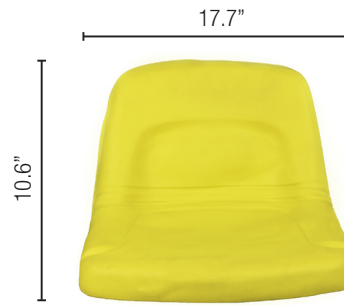

SEA-LG6BEX

- Heavy duty vinyl
- Steel pan frame
- Waterproof
- Black

48 **10 lbs**

| PART NO. | DESCRIPTION |
|------------|---------------------------|
| SEA-LG6BEX | Universal Pan Seat, Black |

SEA-LG6YBEX

- Heavy duty vinyl
- Steel pan frame
- Waterproof
- Yellow

48 **10 lbs**

| PART NO. | DESCRIPTION |
|-------------|----------------------------|
| SEA-LG6YBEX | Universal Pan Seat, Yellow |

PALLET QTY

BOX DIMENSIONS