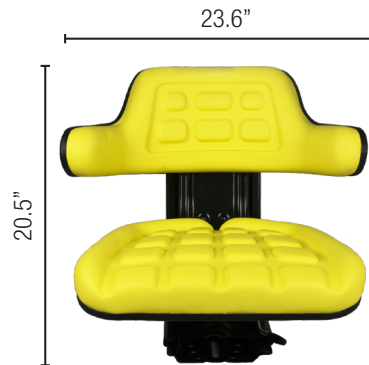

VALUE LINE SEATS

SEA-300RMBEX

- Leatherette upholstery
- Steel frame
- Molded cushion
- Adjustable with five mounting angles
- Fore / aft adjustment
- Weight adjustable suspension
- Includes mounting plate
- Includes slide track
- Black

| PART NO. | DESCRIPTION |
|--------------|----------------------------------|
| SEA-300RMBEX | Universal Suspension Seat, Black |

SEA-300RMBLUBEX

- Leatherette upholstery
- Steel frame
- Molded cushion
- Adjustable with five mounting angles
- Fore / aft adjustment
- Weight adjustable suspension
- Includes mounting plate
- Includes slide track
- Blue

| PART NO. | DESCRIPTION |
|-----------------|---------------------------------|
| SEA-300RMBLUBEX | Universal Suspension Seat, Blue |

SEA-300RMYEBEX

- Leatherette upholstery
- Steel frame
- Molded cushion
- Adjustable with five mounting angles
- Fore / aft adjustment
- Weight adjustable suspension
- Includes mounting plate
- Includes slide track
- Yellow

| PART NO. | DESCRIPTION |
|----------------|-----------------------------------|
| SEA-300RMYEBEX | Universal Suspension Seat, Yellow |

PALLET QTY

BOX DIMENSIONS

SHIP WEIGHT

SEA-ECO2100BEX

- Leatherette upholstery
- Steel frame
- Heavy duty vinyl cover
- Molded cushion
- Adjustable with five mounting angles
- Fore / aft adjustment
- Weight adjustable suspension
- Includes mounting plate
- Includes slide track
- Black