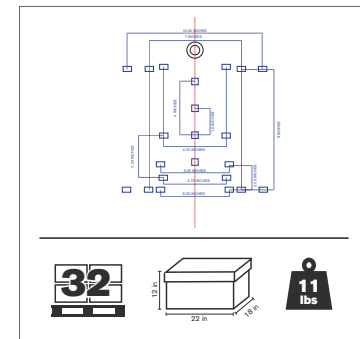

CMP6100X

- Steel back
- Wide
- Black

PART NO.	DESCRIPTION
CMP6100X	Universal Wide Seat, Black

PALLET QTY

BOX DIMENSIONS

SHIP WEIGHT