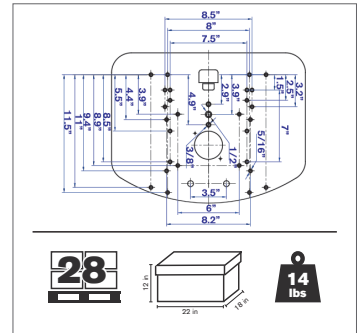

PART NO.	DESCRIPTION
SEA-135YBEX	Deluxe High Steel Back, Yellow