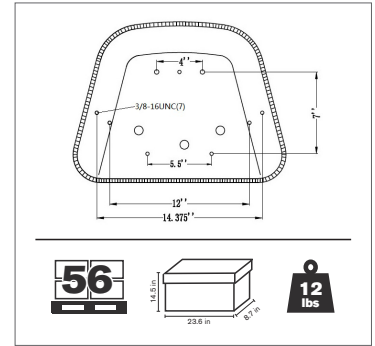

| PART NO. | DESCRIPTION |
|-------------|-------------------------------------|
| SEA-JZS551X | Mounting Hardware for SEA-JD0550YEX |

PALLET QTY

BOX DIMENSIONS

SHIP WEIGHT

SEA-JD5550YEX

- High density foam
- Heavy duty vinyl cover
- Two piece molded cushion set
- Steel back
- Waterproof
- Yellow