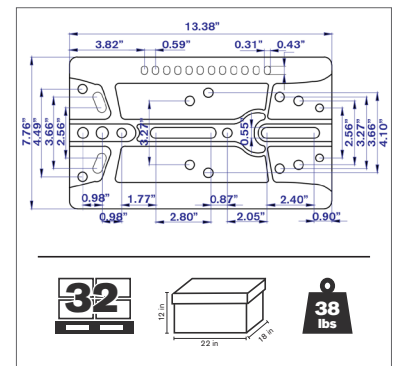

PART NO.	DESCRIPTION
SEA-ECO2100BLUX	Universal Suspension Seat, Blue

SEA-50800BEX

- Leatherette upholstery
- Steel frame
- Heavy duty vinyl cover
- Molded cushion
- Adjustable slides
- Black