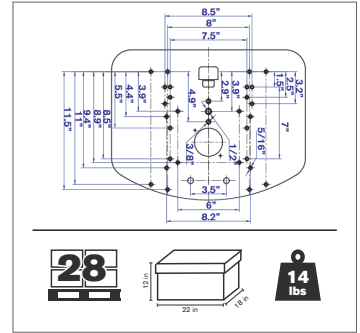

SEA-135BEX

- High density foam
- High steel back
- Universal mount
- Waterproof
- Extended back rest
- Black

PART NO.	DESCRIPTION
SEA-135BEX	Deluxe High Steel Back, Black

SEA-135YBEX

- High density foam
- High steel back
- Universal mount
- Waterproof
- Extended back rest
- Yellow