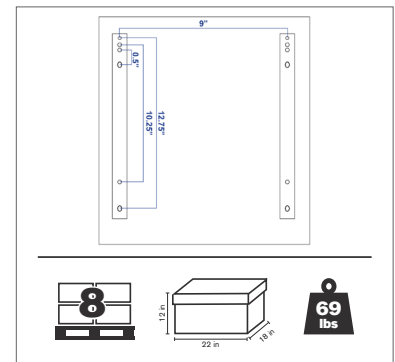

PART NO.	DESCRIPTION
SEA-33001BEX	Deluxe Industrial Suspension Seat, Black