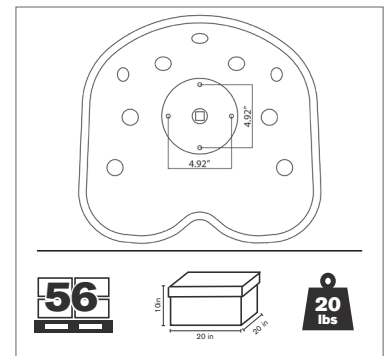

SEA-138BEX

- Steel pan seat
- Includes hardware
- Black

| PART NO. | DESCRIPTION |
|------------|-----------------------|
| SEA-138BEX | Steel Pan Seat, Black |

PALLET QTY

BOX DIMENSIONS

SHIP WEIGHT

SEA-450BEX