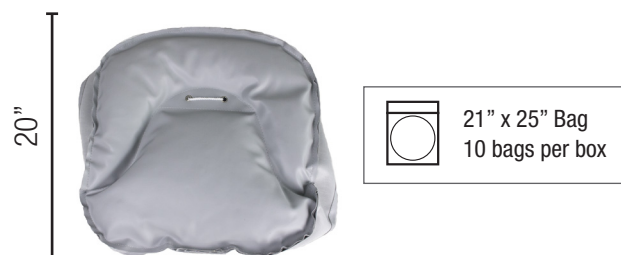

PART NO.	DESCRIPTION
SEA-50200BEX	One Piece HD Seat Cover, Grey