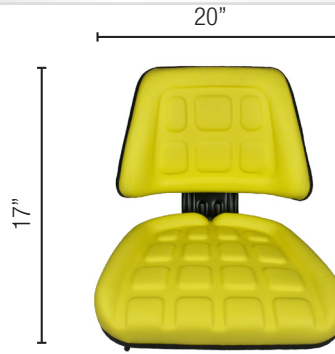

| PART NO. | DESCRIPTION |
|--------------|-------------------------------|
| SEA-50800BEX | Universal Compact Seat, Black |

PALLET QTY

BOX DIMENSIONS

SHIP WEIGHT

VALUE LINE SEATS

SEA-50800YBEX

- Leatherette upholstery
- Steel frame
- Heavy duty vinyl cover
- Molded cushion
- Adjustable slides
- Yellow